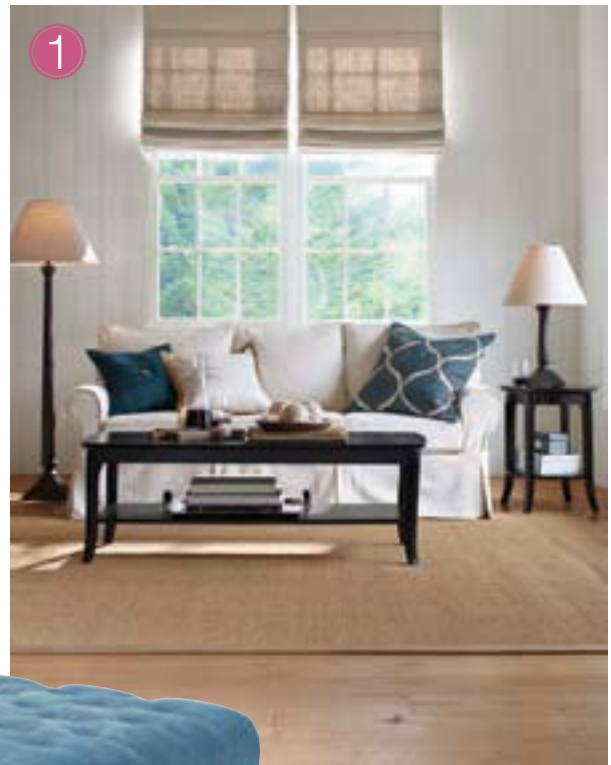

make it personal

The combination of a white colour scheme with blue accents creates an air of refinement in this bright and spacious home.

1 At the centre of this simple yet refined living space is the classic off-white sofa. Get the looks with this comfort upholstered sofa, \$3249 from Pottery Barn. Add a slipcover for easy cleaning and you'll enjoy the light, neutral colour for years to come. 2 Complement the simplicity of a classic off-white sofa with the plush luxury of this Saville Row velvet ottoman with black lacquered timber legs, \$495 from Alliance Furniture Trading. 3 Anchor the bright and airy whites and powder blues of the room with some dark timbers. We like the sleek, clean lines of this Oakland console table, \$549.95 from Amalfi. 4 Fly with the colour scheme and incorporate some interesting prints while you're at it with this 'Birds of Paradise' denim pillowcase, \$49.95 from Florence Broadhurst. 5 With deep-buttoned upholstery and high armrests, this Abel linen armchair creates an inviting and comfortable addition to a timeless living space. \$549 from Zanui. 6 White doesn't have to be boring – turn up the texture in the bathroom with some 'New Bright White Lattice' from Pressed Tin Panels. For pricing and to request a free sample, visit www.pressedtinpanels.com